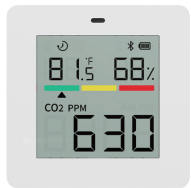

### Mini 3-in-1 Portable CO2 Detector

Get Real-Time Environmental Data on  
Your Desktop

**Above 1500 ppm**  
Unable to work actively

**801 - 1500 ppm**  
Mentally tired

**400 - 800 ppm**  
Good office environment

Tri-color LED Indicator

#### Product Information

Size:  
50 x 50 x 16.3mm

Material:  
PC/ABS

Screen:  
LCD segment screen, 33.4x33.4mm (VA)

LED Indicator:  
Green (400-800ppm), Yellow (800-1500ppm), Red (1500-5000ppm)

Press Button:  
On/Off, Switch mode (double click/click), Restore default settings (long press for 12 seconds)